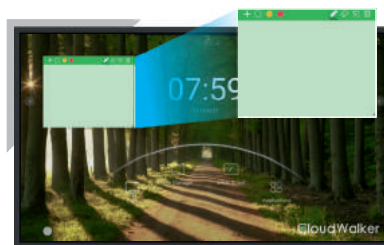

Notes

Make your own handwritten notes.