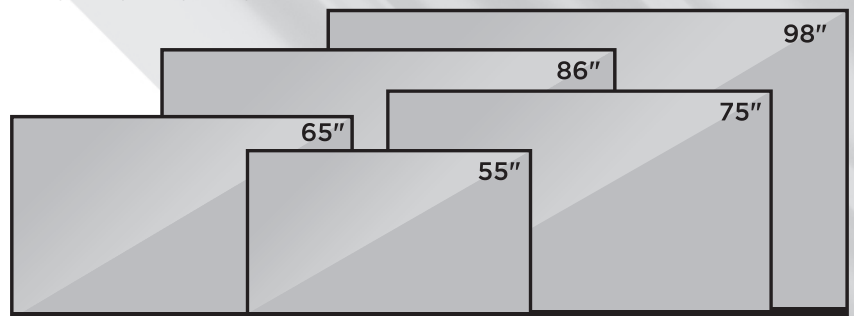

Customised Wallpaper

Choose and customise your preferred theme or wallpaper for meeting, classrooms & other session.

5 Sizes

55" | 65" | 75" | 86" | 98"

Multi-Platform Compatibility

Windows

Mac

Linux