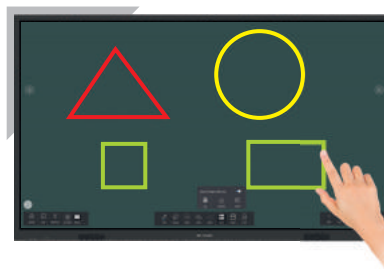

Import Pictures

Save & Share

Easy Annotation with in-built Digital Whiteboard

Write & draw on images, videos or any content visible on the screen.

Float Ball

Get quick access to host of functions like annotation, settings, volume control, recent apps, homepage & more.

Multitask using Quad-screen display

No need to shuffle presentations or content within the team anymore. Simply mirror multiple devices at the same time & collaborate on a single screen.

Screen Recorder

Record and access your actions or annotations over presentations anytime.

Split Screen for Apps

Easily collaborate between multiple apps on the same screen.

Smart Shape Detection

Draw freehand strokes that can be recognised and converted to basic shapes.