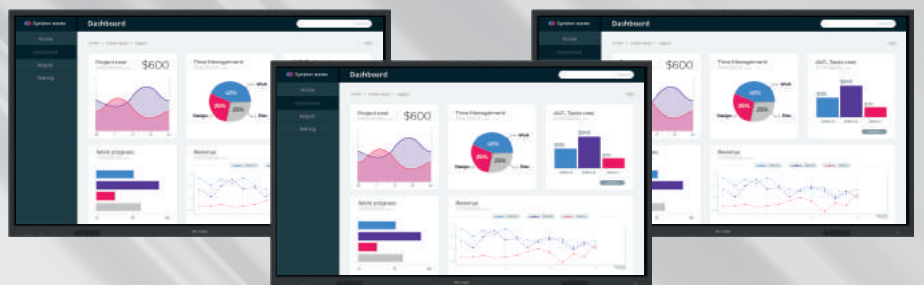

Multicast

Present wirelessly to multiple screens in multiple rooms at the same time from a single device.