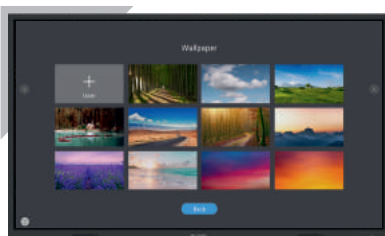

Move

Rotate

Zoom

20 Point Multi-Touch Display

CloudTouch makes collaboration easy, allowing more people to participate in discussions & have engaging meetings.

Seamless Collaboration

Go wireless & seamlessly collaborate across devices. Instantly connect your laptop, tablet or smartphone to the Cloud Touch via the AirStream app & share your ideas.

Customised Wallpaper

Choose and customise your preferred theme or wallpaper for meeting, classrooms & other session.

5 Sizes

55" | 65" | 75" | 86" | 98"

Multi-Platform Compatibility

Windows

Mac

Linux